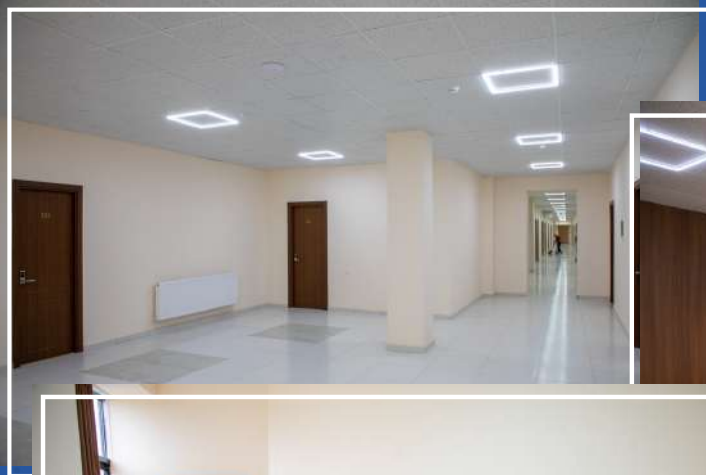

EUROPEAN UNIVERSITY
Education Shapes The Future

EUROPEAN UNIVERSITY DORMITORY

LOCATION

The dormitory of the European University is located in Tbilisi, I. Enukidze Street # 5. In terms of location, the following facilities are located around the dormitory:

ACCOMMODATION

The dormitory includes 110 individual and shared rooms. The dormitory provides 24-hour heat regulation, heating and cleaning. The dormitory has all the conditions for a comfortable life and rest for the students.