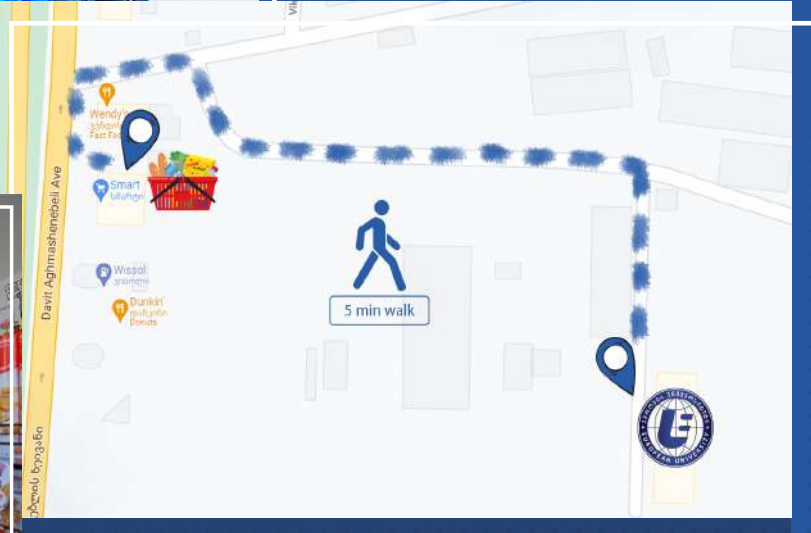

EUROPEAN UNIVERSITY
Education Shapes The Future

EUROPEAN UNIVERSITY DORMITORY

LOCATION

The dormitory of the European University is located in Tbilisi, I. Enukidze Street # 5. In terms of location, the following facilities are located around the dormitory:

From dormitory to European University - 15 min Drive

From dormitory to The U.S. Embassy - 5 min Walk

From dormitory to Tbilisi Olympic City - 10 min Walk

From dormitory to Supermarket Smart / Wendy's - 5 min walk